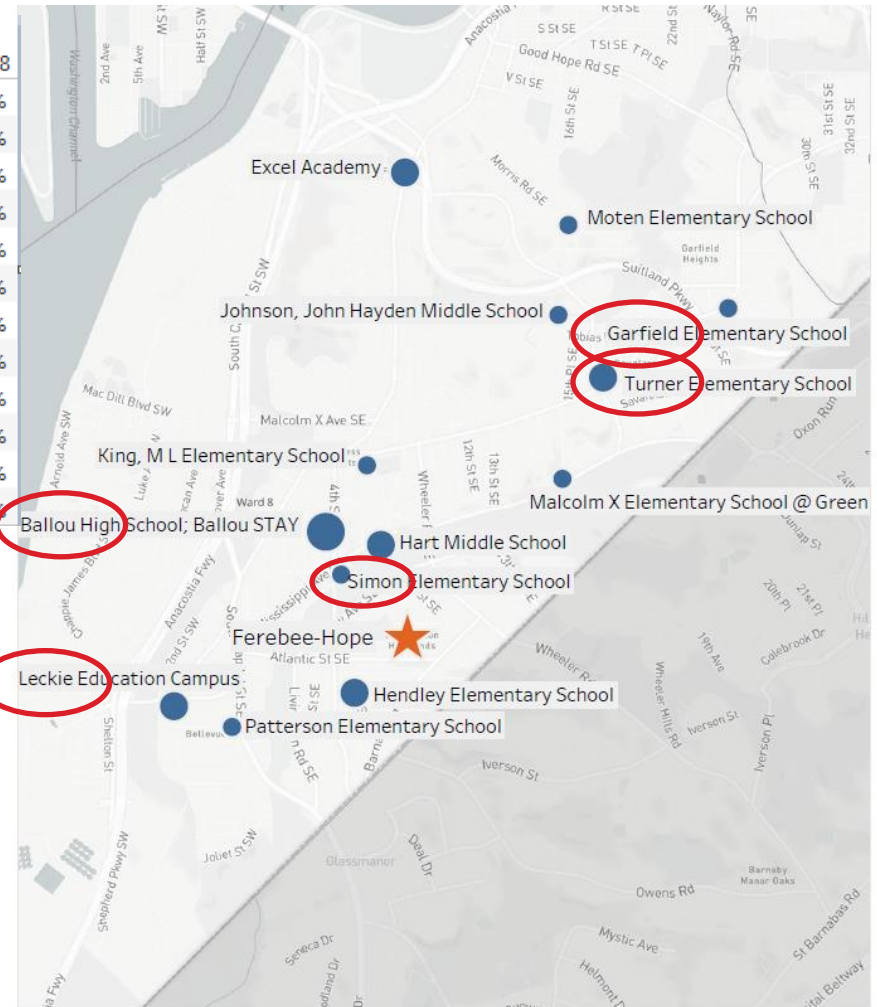

DCPS Schools within 2 miles of Ferebee-Hope

	Utilization		
	School Year		
	SY18-19	SY22-23	SY27-28
Turner Elementary School	93.8%	99.2%	109.8%
Leckie Education Campus	91.2%	116.0%	128.1%
Patterson Elementary School	77.5%	71.9%	77.9%
Ballou High School; Ballou STAY	77.2%	88.9%	96.4%
Hendley Elementary School	76.4%	66.4%	71.6%
Garfield Elementary School	76.4%	86.1%	95.3%
Simon Elementary School	74.2%	88.3%	96.0%
Moten Elementary School	67.3%	84.2%	93.3%
King, M L Elementary School	66.4%	73.0%	79.3%
Malcolm X Elementary School @ Green	46.5%	59.4%	66.0%
Johnson, John Hayden Middle School	37.0%	32.0%	38.3%
Hart Middle School	32.3%	28.1%	33.1%

- There are 12 DCPS schools within two miles of Ferebee-Hope.
- None of the schools are currently overutilized.
- Five (circled in red) are projected to be overutilized in nine years based on enrollment projections