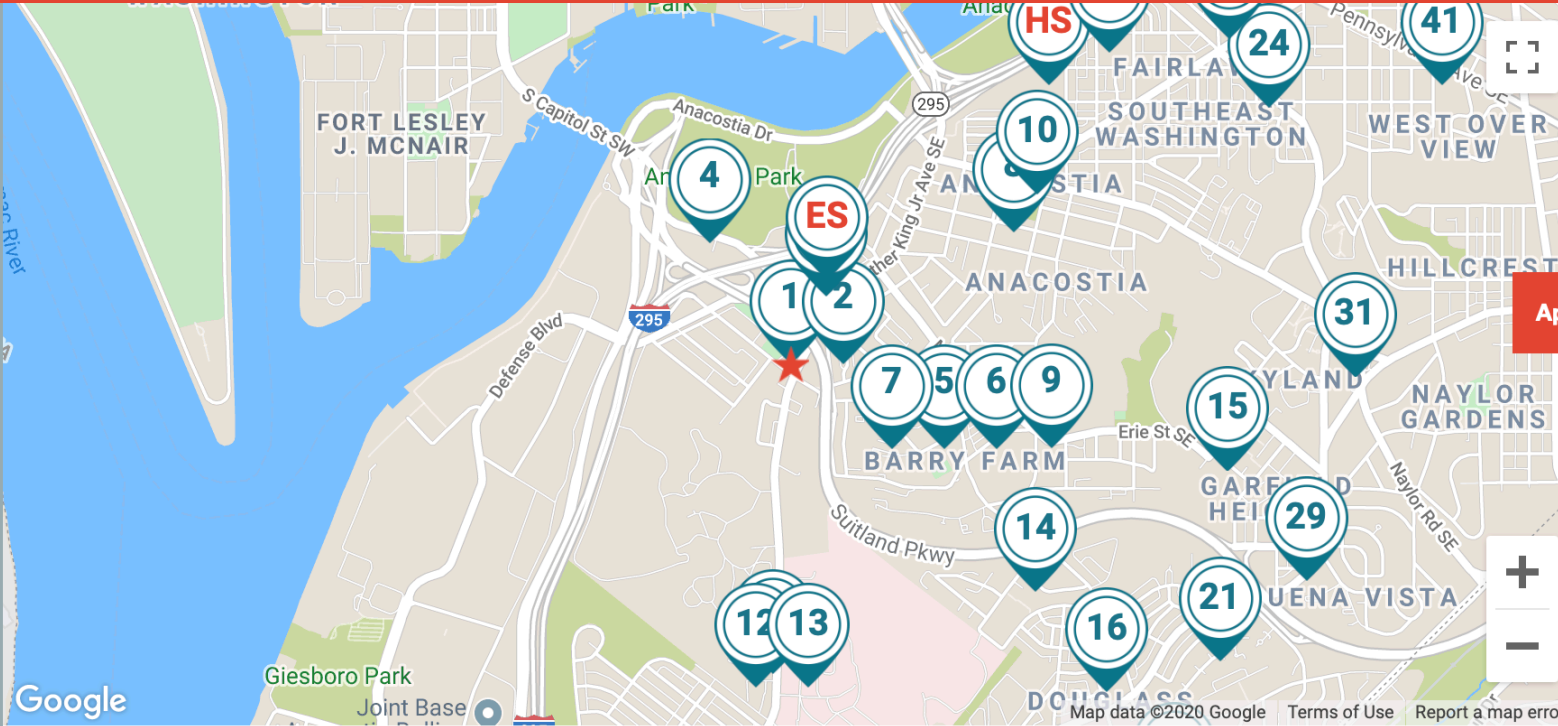

BACK to Homepage

School Finder SY 2020-2021

Find schools by address, grade and/or program type

Enter address or school name to center the map

DC Prep PCS - Anacostia Middle

SUBMIT

Find In-Boundary School

Enter Your Home Address to Search For Your In-Boundary Schools.

Display In-Boundary Schools Only

All PK3 and PK4 programs require an application, even for In-boundary applicants.

Filter by grade

- PK3 PK4 K 1 2 3
- 4 5 6 7 8 9
- 10 11 12

Filter by ward

- 1 2 3 4 5 6
- 7 8

Filter by STAR Rating

Filter for schools with the selected STAR Rating and above

Rollover or Click to Display Boundaries

- Elementary School Boundary
- Middle School Boundary
- High School Boundary

For more information on phase-in policies, click here.

Schools are listed by distance from DC Prep PCS - Anacostia Middle

	Grades Served Feeder Schools	Distance/Time	Metro Rail Metro Bus	STAR Rating	# of offerings met
<p>1 DC Prep PCS - Anacostia Middle</p> <p>2501 MARTIN LUTHER KING JR AVENUE SE Washington, DC</p>	4	0.00 mi. View Transit Times		School is opening in 2020	