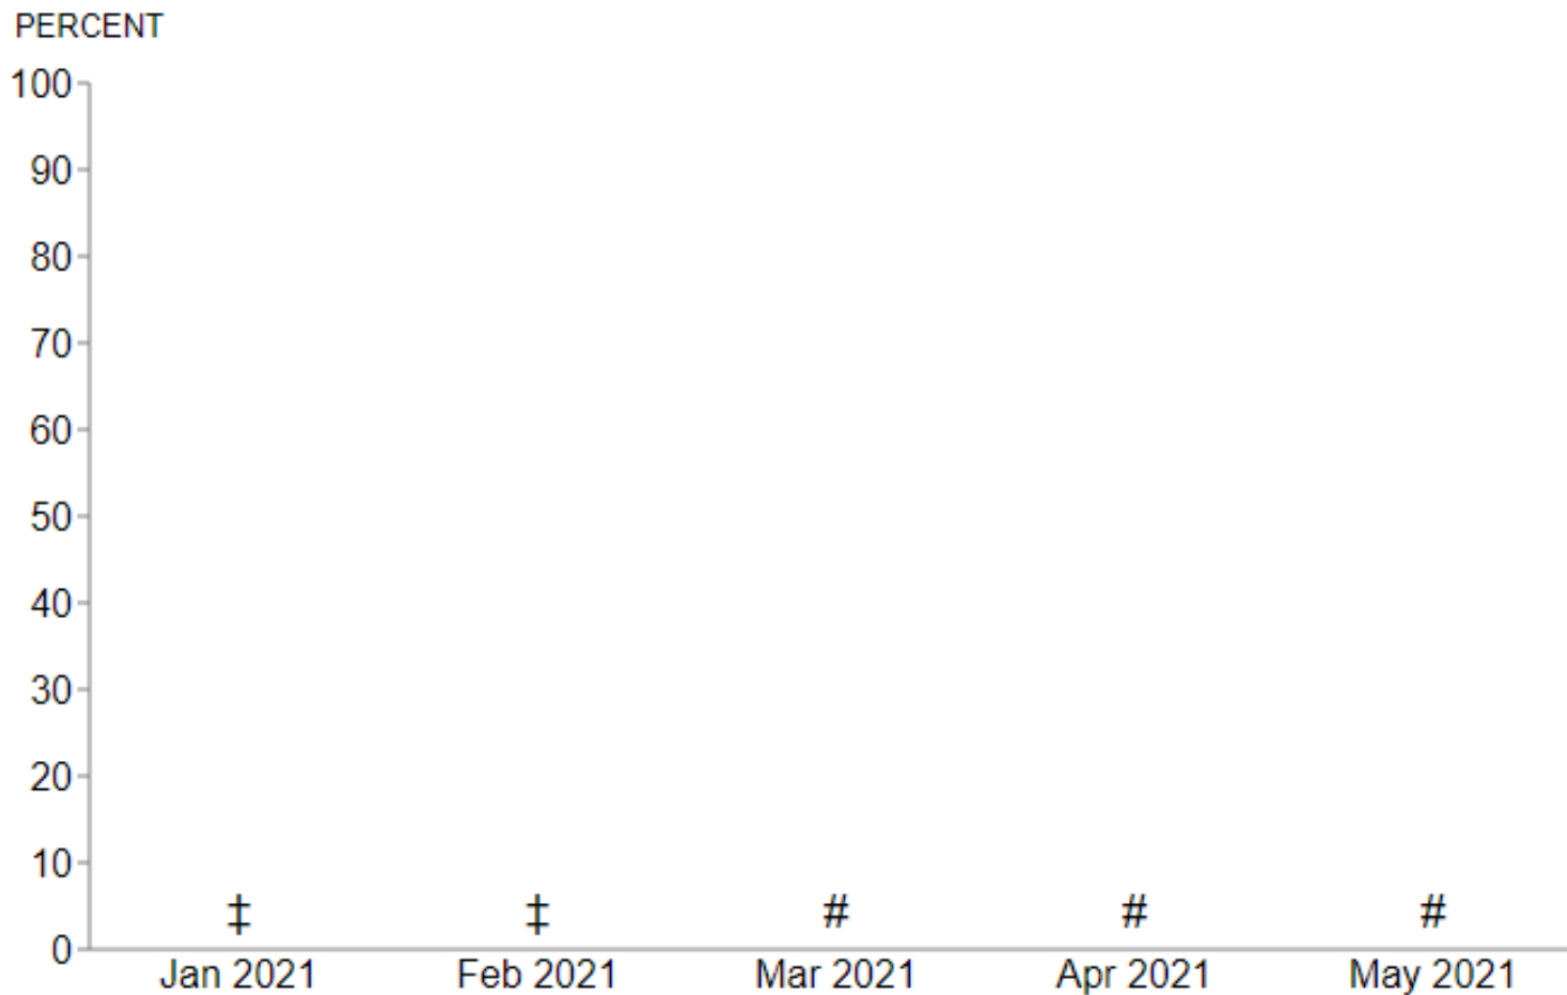

FIGURE | Percentage of fourth-grade students enrolled in public schools full-time, in-person in District of Columbia, January 2021 to May 2021

DISPLAY AS **GRAPH** TABLE

Rounds to zero.

† Reporting standards not met.